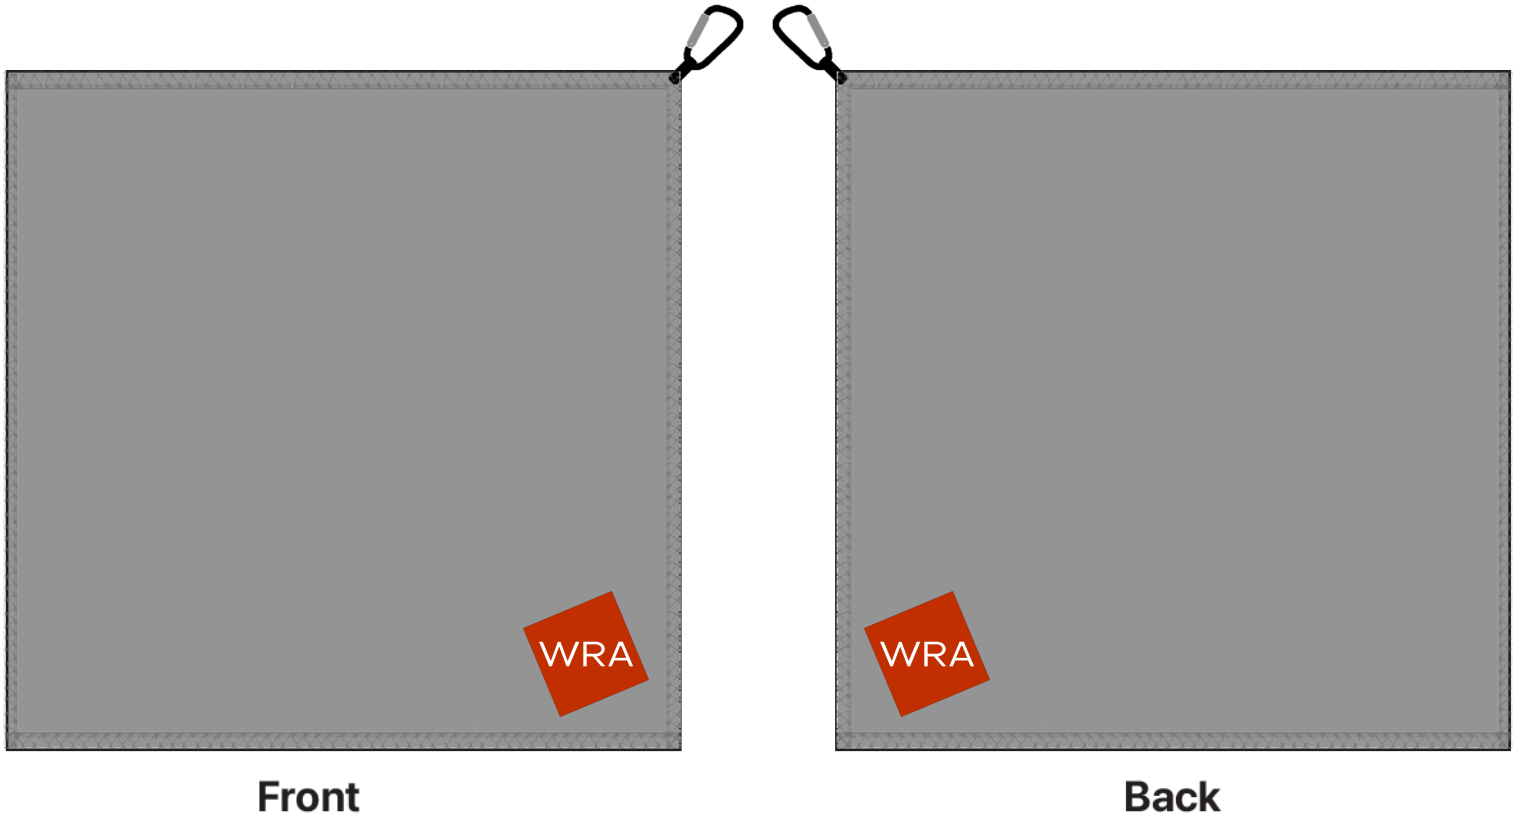

Golf Towel

Golf Towel

Golf Towel Details

Dimensions: 16" x 16" (W x H)

Logo Area: 2.1" x 2.3" (W x H)

Towel color can be fully customized

Logo is placed on front and back in the corners to optimize viewing when hung from the golf bag.