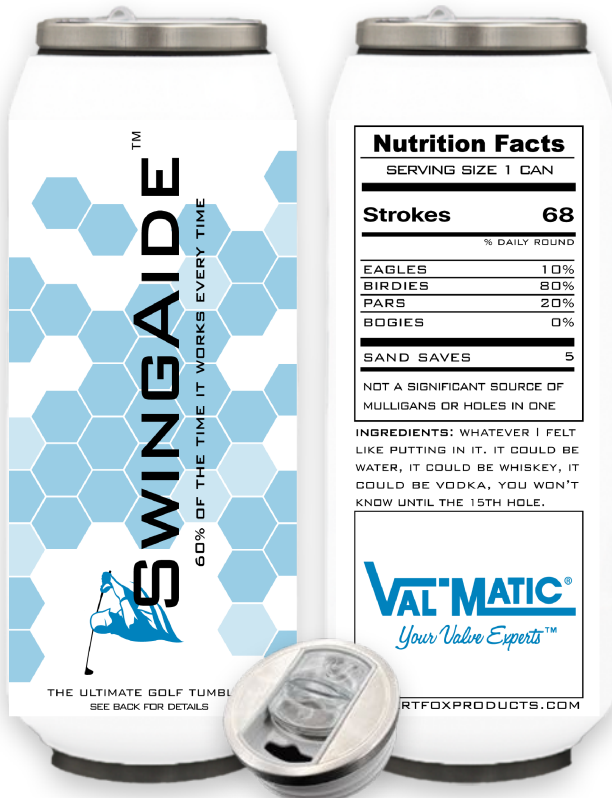

Front

Back

SwingAide Tumbler Details

Dimensions: 2.75" x 7.75" (D x H)

Artwork Area: 8.6" x 6.0" (W x H)