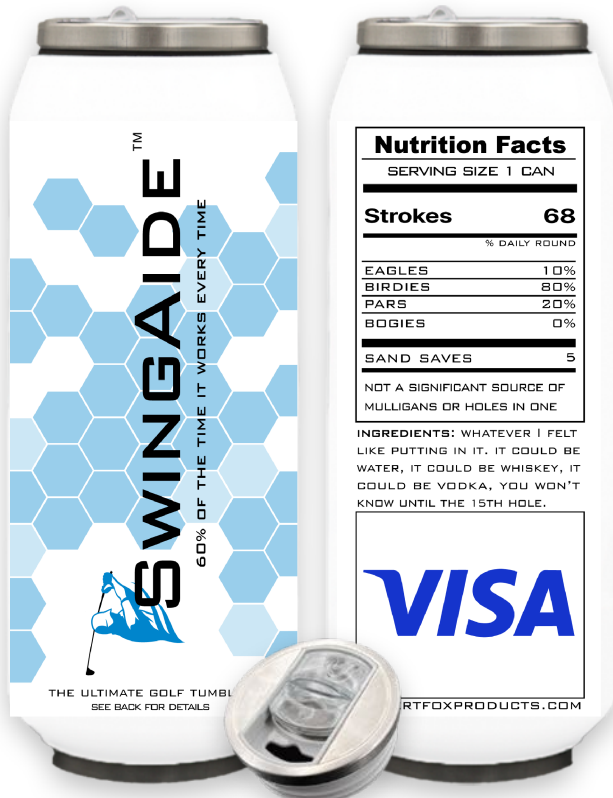

Front

Back

SwingAide Tumbler Details

Dimensions: 2.75" x 7.75" (D x H)

Artwork Area: 8.6" x 6.0" (W x H)