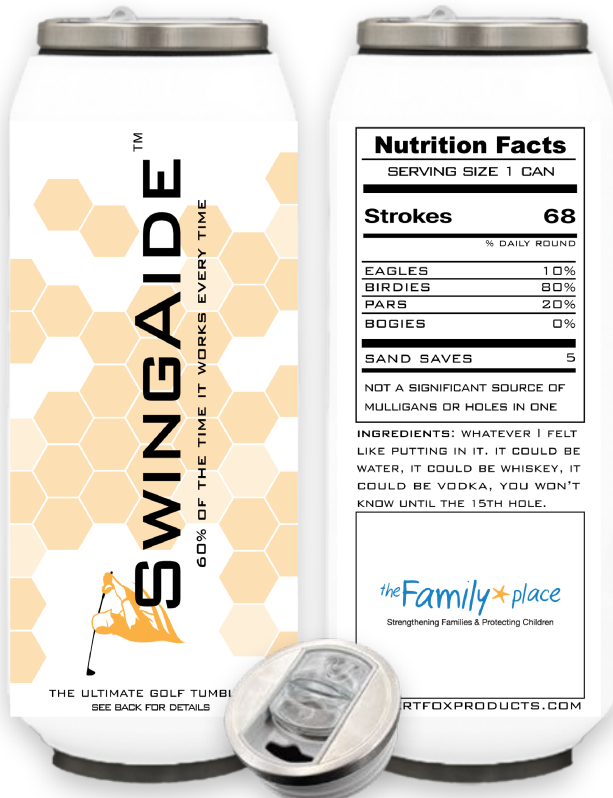

theFamily★place
Strengthening Families & Protecting Children

Can Cooler Details

Dimensions: 2.75" x 4.25" (D x H)

Artwork Area: 8.6" x 2.25" (W x H)

Front

Back

Any Color

SwingAide Tumbler

SwingAide Artwork

Nutrition Facts

SERVING SIZE 1 CAN

Strokes **68**

% DAILY ROUND

EAGLES 10%

BIRDIES 80%

PARS 20%

BOGIES 0%

SAND SAVES **5**

NOT A SIGNIFICANT SOURCE OF MULLIGANS OR HOLES IN ONE

INGREDIENTS: WHATEVER I FELT LIKE PUTTING IN IT. IT COULD BE WATER, IT COULD BE WHISKEY, IT COULD BE VODKA, YOU WON'T KNOW UNTIL THE 15TH HOLE.

theFamily★place

Strengthening Families & Protecting Children

DESERTFOXPRODUCTS.COM

Front

Back

SwingAide Tumbler Details

Dimensions: 2.75" x 7.75" (D x H)

Artwork Area: 8.6" x 6.0" (W x H)