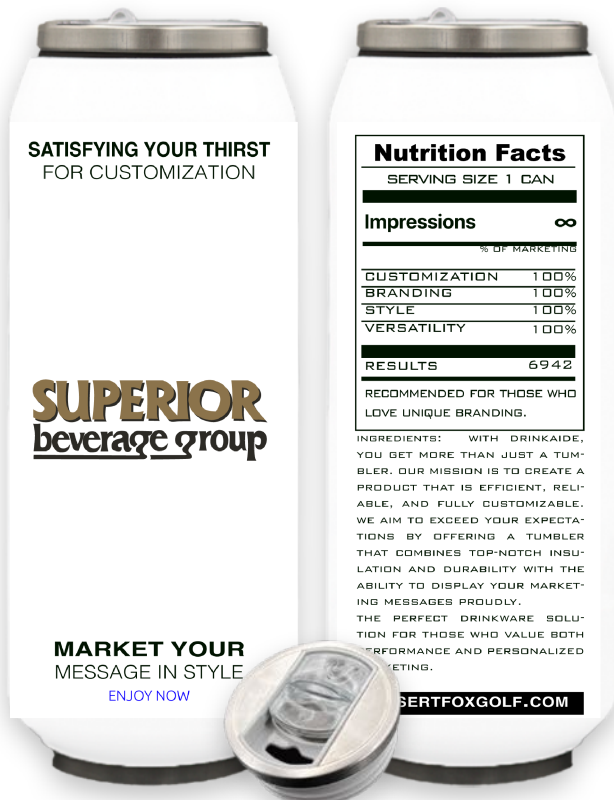

Tumbler Classic

Tumbler Classic Artwork

SATISFYING YOUR THIRST
FOR CUSTOMIZATION

SUPERIOR
beverage group

MARKET YOUR
MESSAGE IN STYLE

[ENJOY NOW](#)

SATISFYING YOUR THIRST
FOR CUSTOMIZATION

SUPERIOR
beverage group

MARKET YOUR
MESSAGE IN STYLE

[ENJOY NOW](#)

Nutrition Facts

SERVING SIZE 1 CAN

Impressions ∞

% OF MARKETING

CUSTOMIZATION 100%

BRANDING 100%

STYLE 100%

VERSATILITY 100%

RESULTS 6942

RECOMMENDED FOR THOSE WHO
LOVE UNIQUE BRANDING.

INGREDIENTS: WITH DRINKAIDE,
YOU GET MORE THAN JUST A TUM-
BLER. OUR MISSION IS TO CREATE A
PRODUCT THAT IS EFFICIENT, RELI-
ABLE, AND FULLY CUSTOMIZABLE.
WE AIM TO EXCEED YOUR EXPECTA-
TIONS BY OFFERING A TUMBLER
THAT COMBINES TOP-NOTCH INSU-
LATION AND DURABILITY WITH THE
ABILITY TO DISPLAY YOUR MARKET-
ING MESSAGES PROUDLY.
THE PERFECT DRINKWARE SOLU-
TION FOR THOSE WHO VALUE BOTH
PERFORMANCE AND PERSONALIZED
MARKETING.

DESERTFOXGOLF.COM

Front

Back

Tumbler Classic Details

Dimensions: 2.75" x 7.75" (D x H)

Artwork Area: 8.6" x 6.0" (W x H)