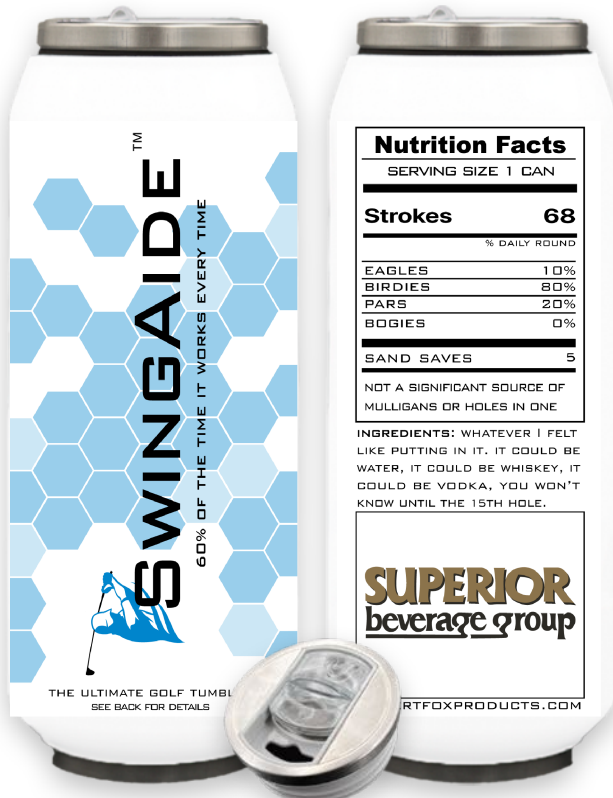

SwingAide Artwork

THE ULTIMATE GOLF TUMBLER
SEE BACK FOR DETAILS

THE ULTIMATE GOLF TUMBLER
SEE BACK FOR DETAILS

Nutrition Facts

SERVING SIZE 1 CAN

Strokes **68**

% DAILY ROUND

EAGLES 10%

BIRDIES 80%

PARS 20%

BOGIES 0%

SAND SAVES **5**

NOT A SIGNIFICANT SOURCE OF
MULLIGANS OR HOLES IN ONE

INGREDIENTS: WHATEVER I FELT
LIKE PUTTING IN IT. IT COULD BE
WATER, IT COULD BE WHISKEY, IT
COULD BE VODKA, YOU WON'T
KNOW UNTIL THE 15TH HOLE.

SUPERIOR
beverage group

DESERTFOXPRODUCTS.COM

Front

Back

SwingAide Tumbler Details

Dimensions: 2.75" x 7.75" (D x H)

Artwork Area: 8.6" x 6.0" (W x H)

Any Color