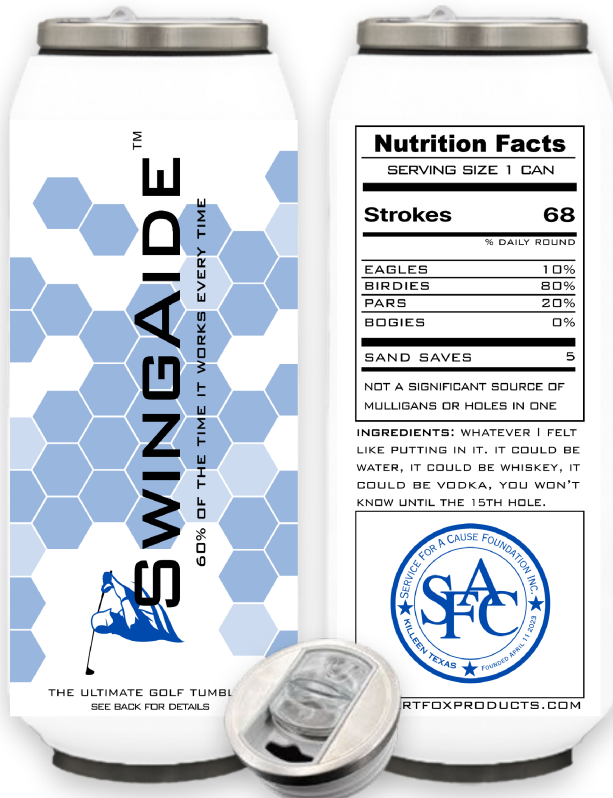

Can Cooler Details

Dimensions: 2.75" x 4.25" (D x H)

Artwork Area: 8.6" x 2.25" (W x H)

Front

Back

SwingAide Tumbler

SwingAide Artwork

| Nutrition Facts | |
|---|-----------|
| SERVING SIZE 1 CAN | |
| Strokes | 68 |
| % DAILY ROUND | |
| EAGLES | 10% |
| BIRDIES | 80% |
| PARS | 20% |
| BOGIES | 0% |
| SAND SAVES | 5 |
| NOT A SIGNIFICANT SOURCE OF MULLIGANS OR HOLES IN ONE | |

INGREDIENTS: WHATEVER I FELT LIKE PUTTING IN IT. IT COULD BE WATER, IT COULD BE WHISKEY, IT COULD BE VODKA, YOU WON'T KNOW UNTIL THE 15TH HOLE.

DESERTFOXPRODUCTS.COM

Front

Back

SwingAide Tumbler Details

Dimensions: 2.75" x 7.75" (D x H)