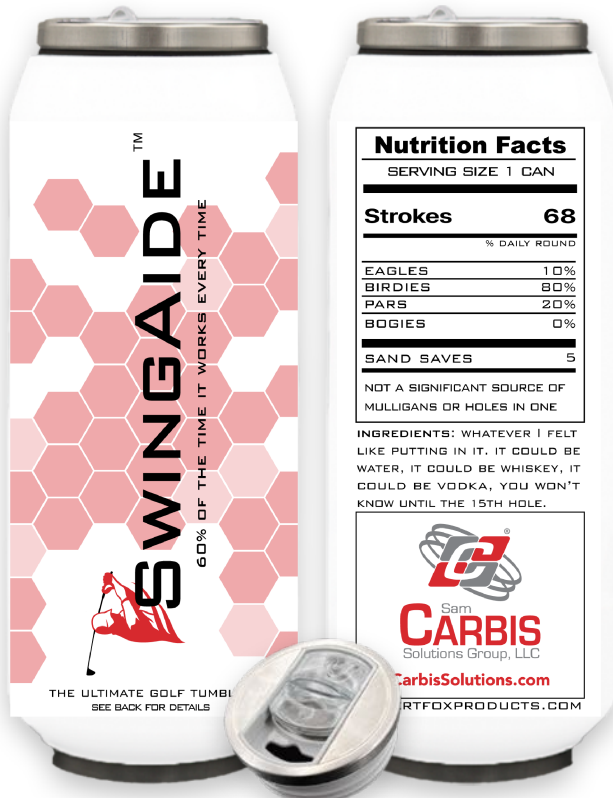

Front

Back

SwingAide Tumbler Details

Dimensions: 2.75" x 7.75" (D x H)

Artwork Area: 8.6" x 6.0" (W x H)