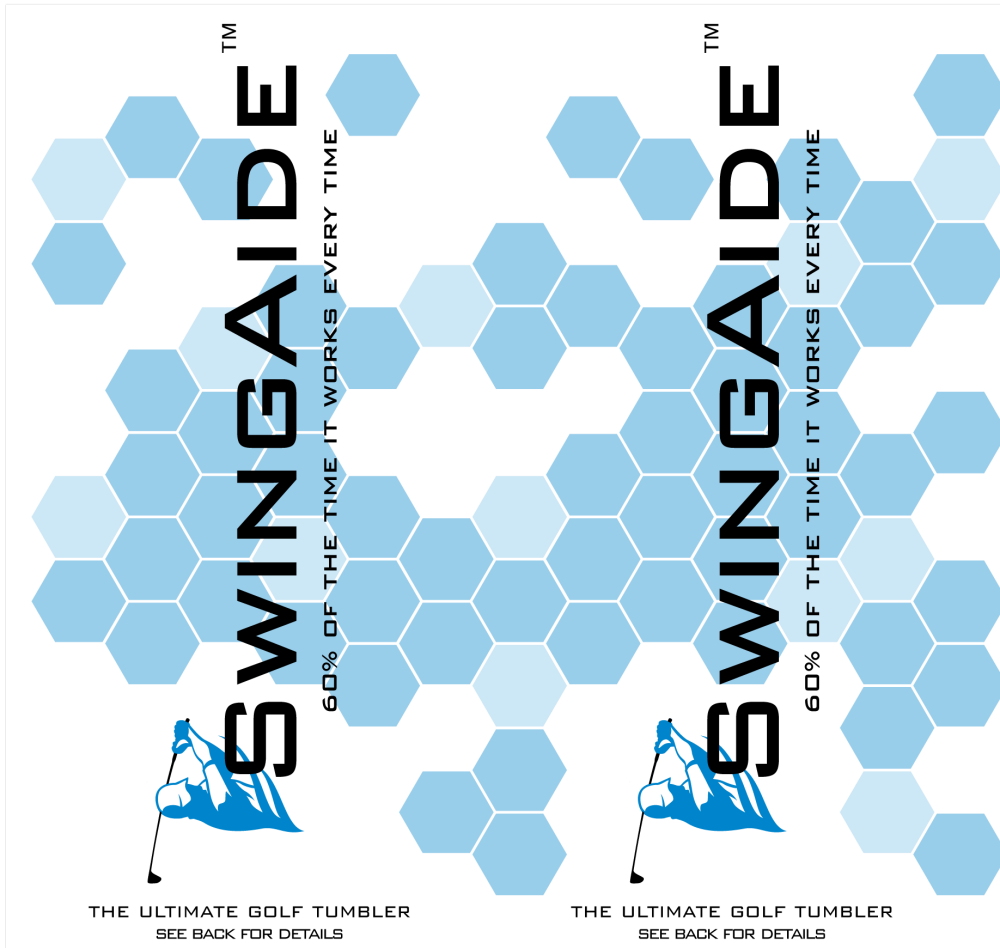

Can Cooler Details

Dimensions: 2.75" x 4.25" (D x H)

Artwork Area: 8.6" x 2.25" (W x H)

Front

Back

SwingAide Tumbler

SwingAide Artwork

Nutrition Facts	
SERVING SIZE 1 CAN	
Strokes	68
% DAILY ROUND	
EAGLES	10%
BIRDIES	80%
PARS	20%
BOGIES	0%
SAND SAVES	5
NOT A SIGNIFICANT SOURCE OF MULLIGANS OR HOLES IN ONE	