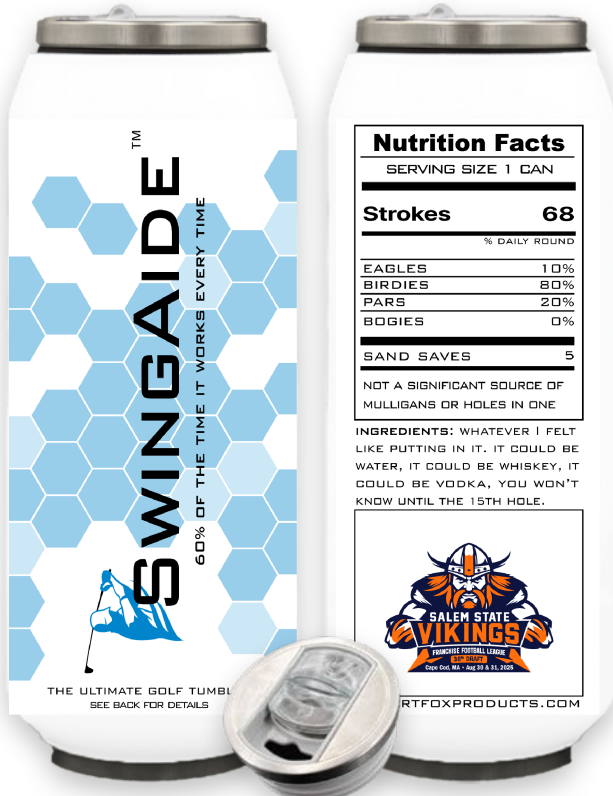

Can Cooler Details

Dimensions: 2.75" x 4.25" (D x H)

Artwork Area: 8.6" x 2.25" (W x H)

Front

Back

SwingAide Tumbler

SwingAide Artwork

Nutrition Facts	
SERVING SIZE 1 CAN	
Strokes	68
% DAILY ROUND	
EAGLES	10%
BIRDIES	80%
PARS	20%
BOGIES	0%
SAND SAVES	5
NOT A SIGNIFICANT SOURCE OF MULLIGANS OR HOLES IN ONE	

INGREDIENTS: WHATEVER I FELT LIKE PUTTING IN IT. IT COULD BE WATER, IT COULD BE WHISKEY, IT COULD BE VODKA, YOU WON'T KNOW UNTIL THE 15TH HOLE.

DESERTFOXPRODUCTS.COM

Front

Back

SwingAide Tumbler Details

Dimensions: 2.75" x 7.75" (D x H)