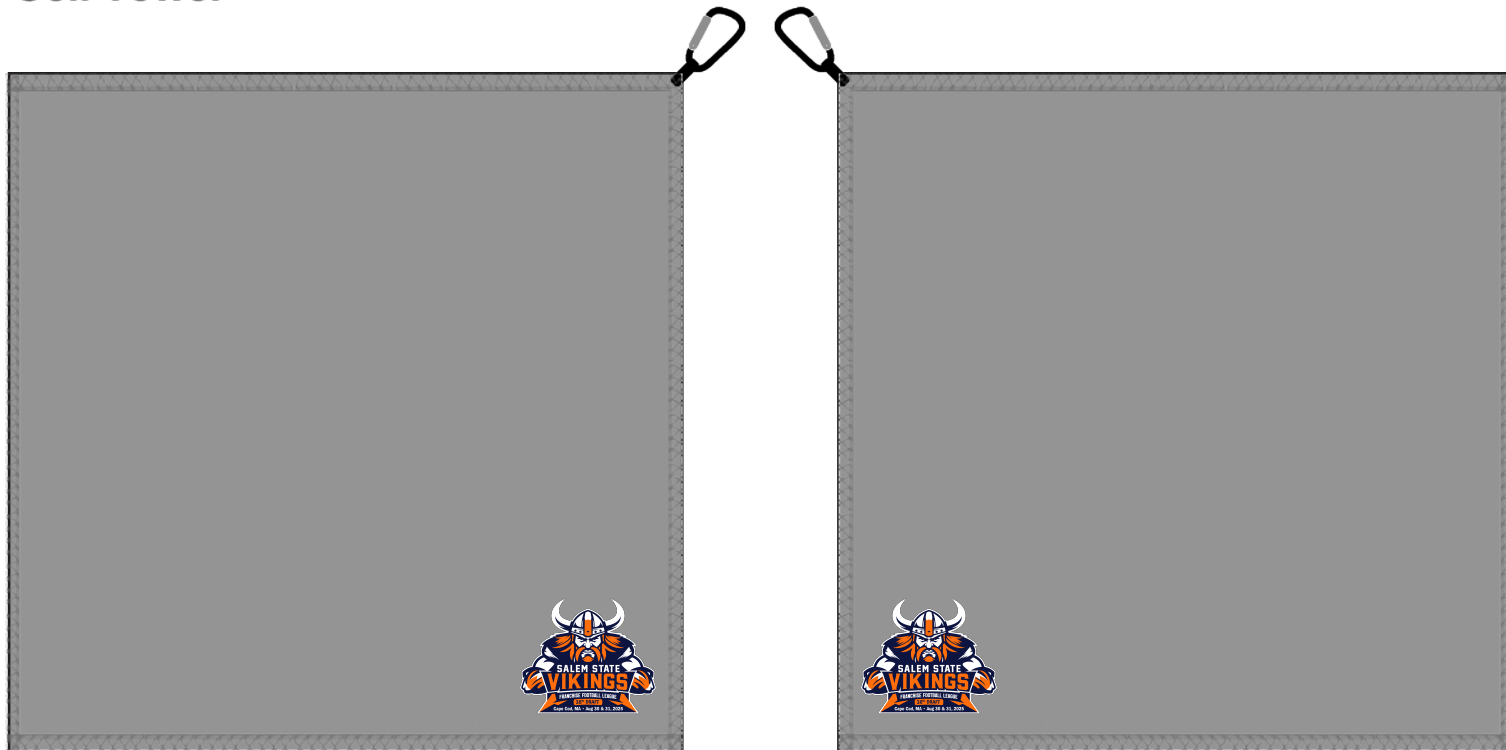

Golf Towel

Golf Towel

Front

Back

Golf Towel Details

Dimensions: 16" x 16" (W x H)

Logo Area: 2.1" x 2.3" (W x H)

Towel color can be fully customized

Logo is placed on front and back in the corners to optimize viewing when hung from the golf bag.