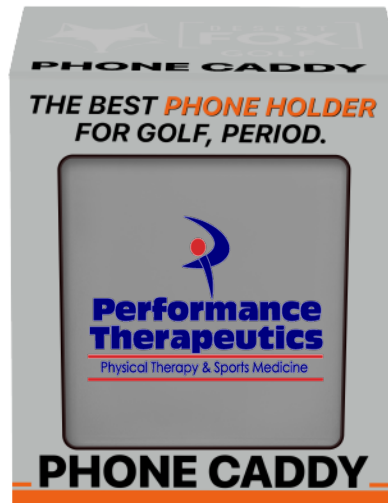

Wing Details

Logo Area: 0.8" x 2.75" (W x H)

Both wings are included in the wing logo fee

Phone Caddy

Standard Bag

5.9" x 5.9" (W x H)

Included in base price

Logo Matches Phone Caddy Color

Retail Box

X x X (W x H)

Included in base price

Clear front window

Custom Bag

5.9" x 5.9" (W x H)

Logo Area: 4" x 4" (W x H)

Custom Color Available