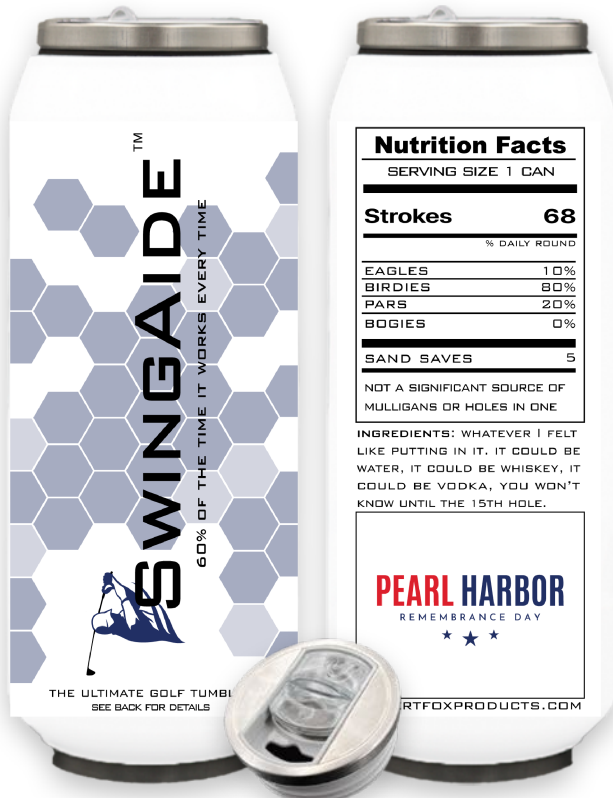

Front

Back

SwingAide Tumbler Details

Dimensions: 2.75" x 7.75" (D x H)

Artwork Area: 8.6" x 6.0" (W x H)