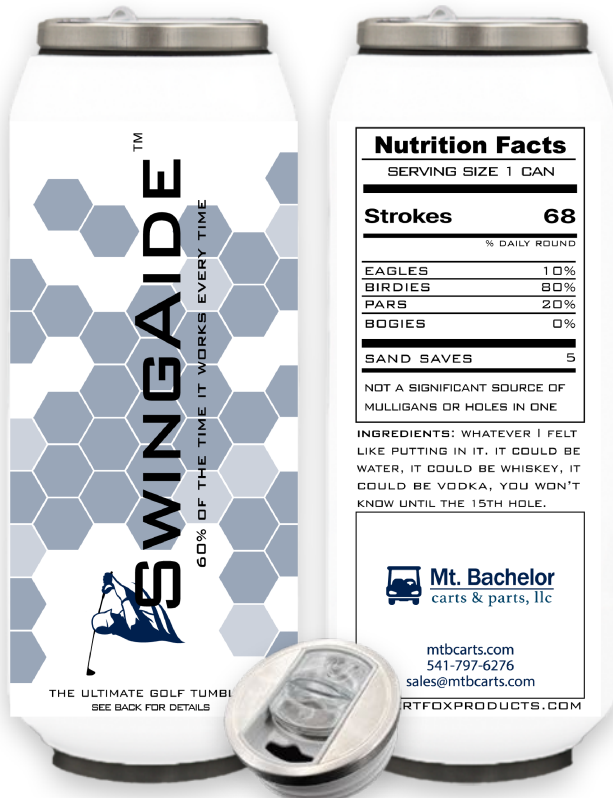

Nutrition Facts	
SERVING SIZE 1 CAN	
Strokes	68
% DAILY ROUND	
EAGLES	10%
BIRDIES	80%
PARS	20%
BOGIES	0%
SAND SAVES	5
NOT A SIGNIFICANT SOURCE OF MULLIGANS OR HOLES IN ONE	

INGREDIENTS: WHATEVER I FELT LIKE PUTTING IN IT. IT COULD BE WATER, IT COULD BE WHISKEY, IT COULD BE VODKA, YOU WON'T KNOW UNTIL THE 15TH HOLE.

Mt. Bachelor
carts & parts, llc

mtbcarts.com
541-797-6276
sales@mtbcarts.com

DESERTFOXPRODUCTS.COM

Front

Back

SwingAide Tumbler Details

Dimensions: 2.75" x 7.75" (D x H)

Artwork Area: 8.6" x 6.0" (W x H)