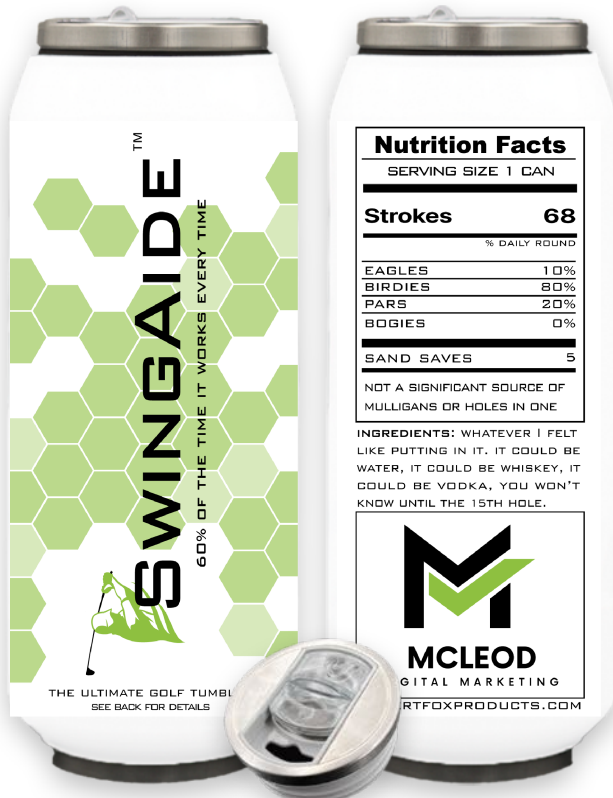

Dimensions: 4.1" x 4.3" (W x H)
Logo Area: 2.5" x 2.5" (W x H)

Speaker Details

Dimensions: 4.1" x 4.3" (W x H)
Logo Area: 2.2" x 2.1" (W x H)

DRINKAIDE

KEEP YOUR DRINK COOL IN STYLE

TUMBLERS & CAN COOLERS

SwingAide Tumbler

SwingAide Artwork

Nutrition Facts	
SERVING SIZE 1 CAN	
Strokes	68
% DAILY ROUND	
EAGLES	10%
BIRDIES	80%
PARS	20%
BOGIES	0%
SAND SAVES	5
NOT A SIGNIFICANT SOURCE OF MULLIGANS OR HOLES IN ONE	

INGREDIENTS: WHATEVER I FELT LIKE PUTTING IN IT. IT COULD BE WATER, IT COULD BE WHISKEY, IT COULD BE VODKA, YOU WON'T KNOW UNTIL THE 15TH HOLE.