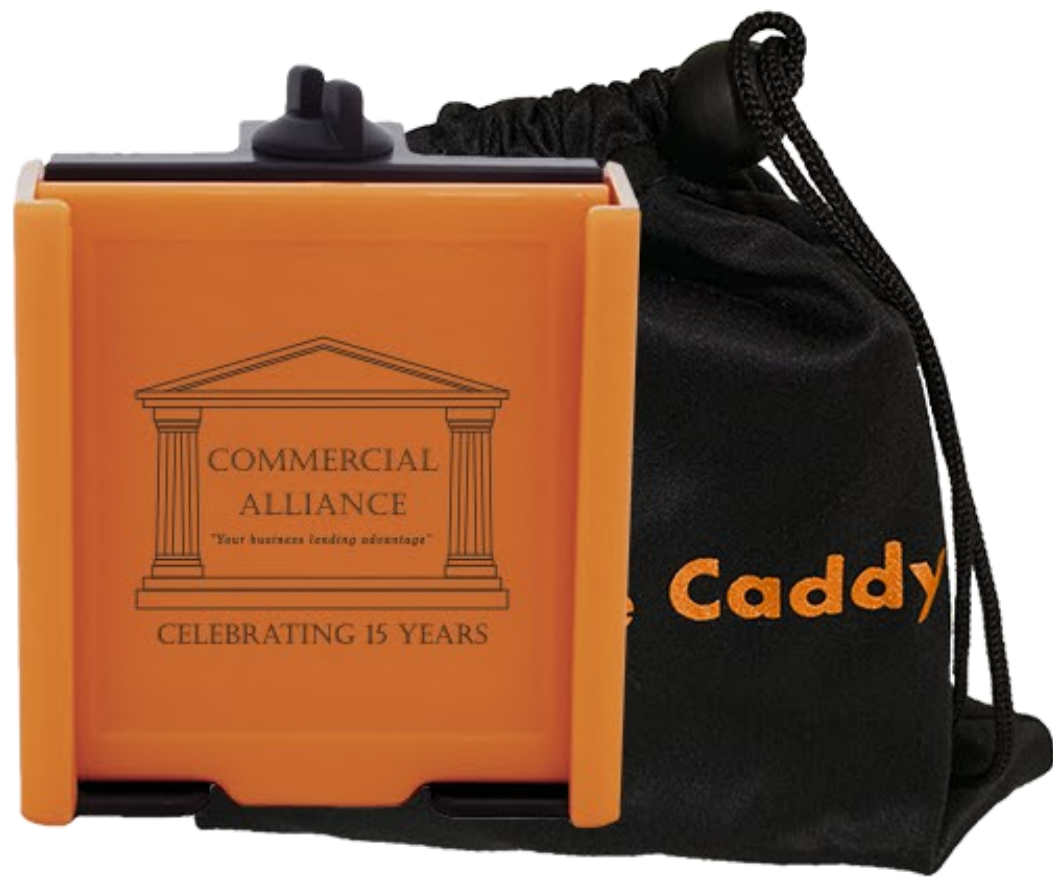

CHOOSE ANY COMBINATION OF THESE SIX COLORS

Orange

Red

Blue

Pink

Grey

Black

Custom Bags

Available with minimum order of 100 units

Front

Back

COOLING TOWEL

Available in Gray, Blue, Red, and Orange
Available with minimum order of 100 units

GOLF TOWEL

Available in Gray, Blue, Red, Orange, Pink, and Black
Available with minimum order of 100 units