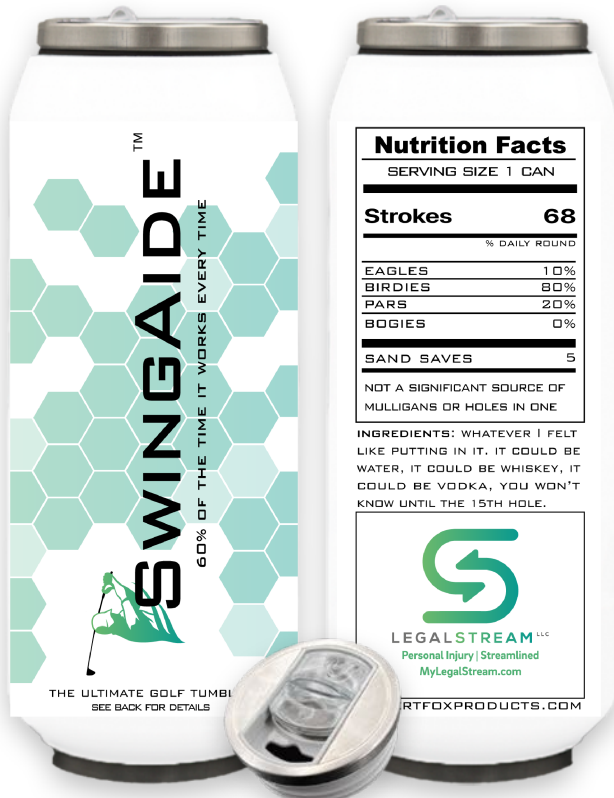

Can Cooler Details

Dimensions: 2.75" x 4.25" (D x H)

Artwork Area: 8.6" x 2.25" (W x H)

Front

Back

Any Color

SwingAide Tumbler

SwingAide Artwork

Nutrition Facts	
SERVING SIZE 1 CAN	
Strokes	68
% DAILY ROUND	
EAGLES	10%
BIRDIES	80%
PARS	20%
BOGIES	0%
SAND SAVES	5
NOT A SIGNIFICANT SOURCE OF MULLIGANS OR HOLES IN ONE	

INGREDIENTS: WHATEVER I FELT LIKE PUTTING IN IT. IT COULD BE WATER, IT COULD BE WHISKEY, IT COULD BE VODKA, YOU WON'T KNOW UNTIL THE 15TH HOLE.