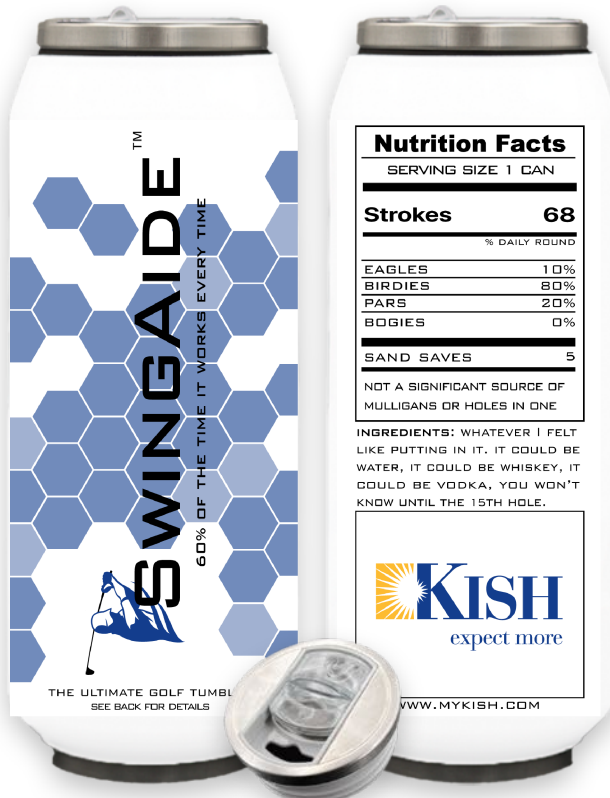

Front

Back

SwingAide Tumbler Details

Dimensions: 2.75" x 7.75" (D x H)

Artwork Area: 8.6" x 6.0" (W x H)