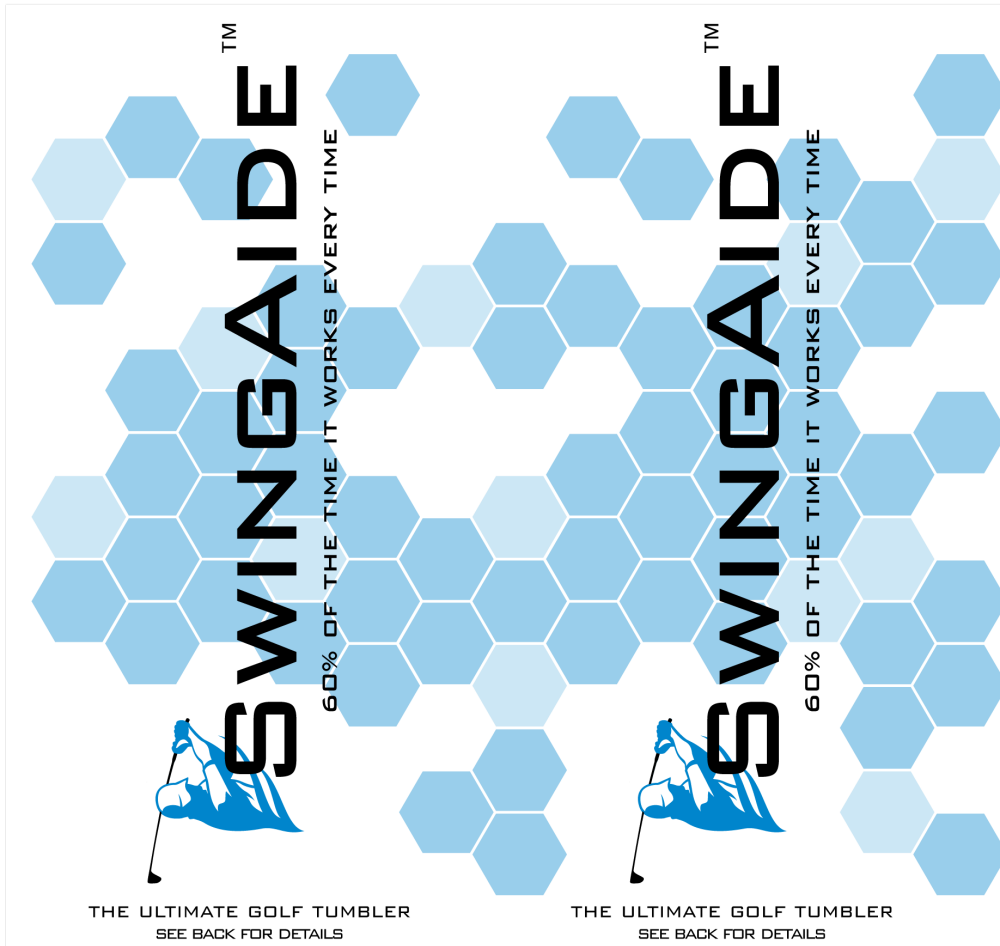

SwingAide Tumbler

SwingAide Artwork

Nutrition Facts

SERVING SIZE 1 CAN

Strokes **68**

% DAILY ROUND

EAGLES 10%

BIRDIES 80%

PARS 20%

BOGIES 0%

SAND SAVES 5

NOT A SIGNIFICANT SOURCE OF MULLIGANS OR HOLES IN ONE

INGREDIENTS: WHATEVER I FELT LIKE PUTTING IN IT. IT COULD BE WATER, IT COULD BE WHISKEY, IT COULD BE VODKA, YOU WON'T KNOW UNTIL THE 15TH HOLE.

Fägermeister®

DESERTFOXPRODUCTS.COM