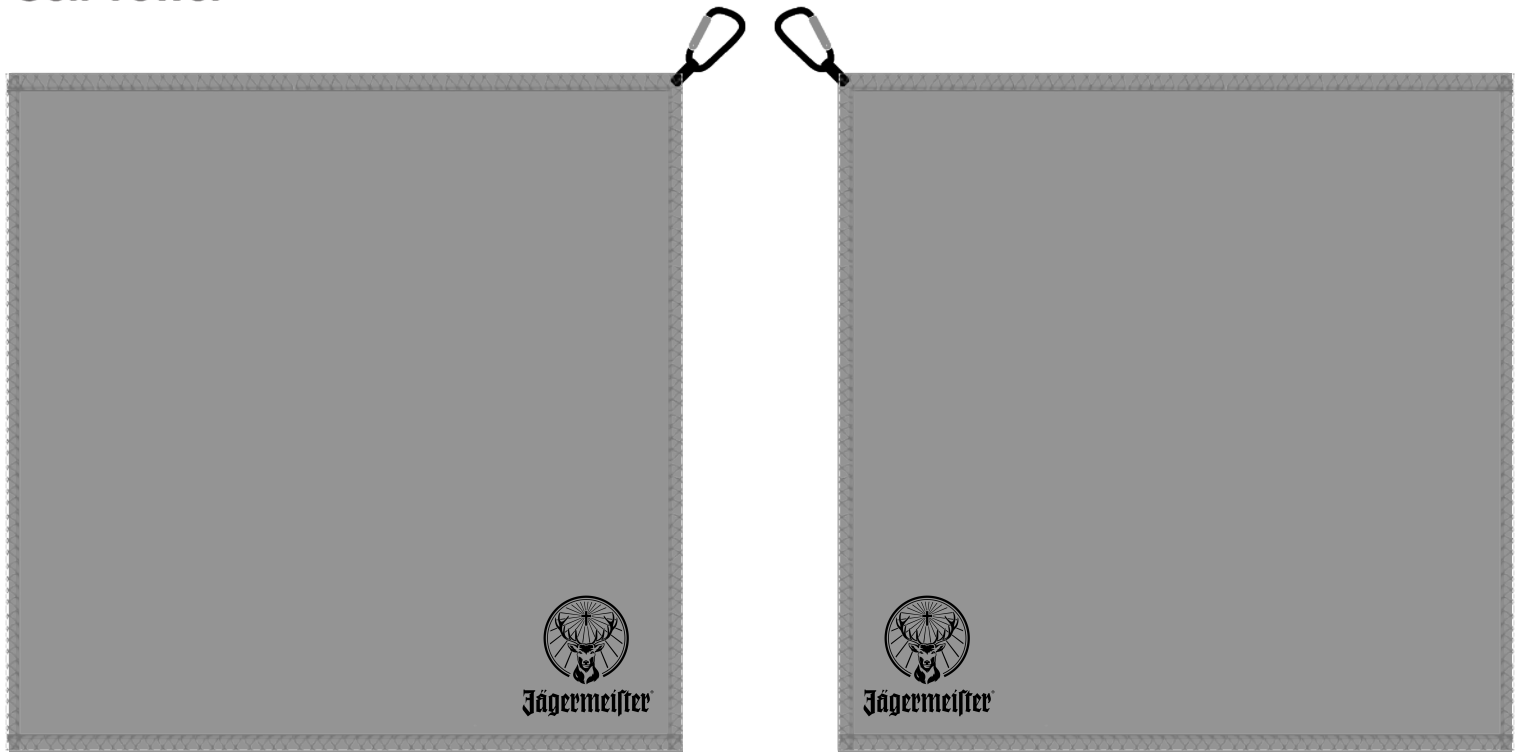

Golf Towel

Golf Towel

Front

Back

Golf Towel Details

Dimensions: 16" x 16" (W x H)

Logo Area: 2.1" x 2.3" (W x H)

Towel color can be fully customized

Logo is placed on front and back in the corners to optimize viewing when hung from the golf bag.