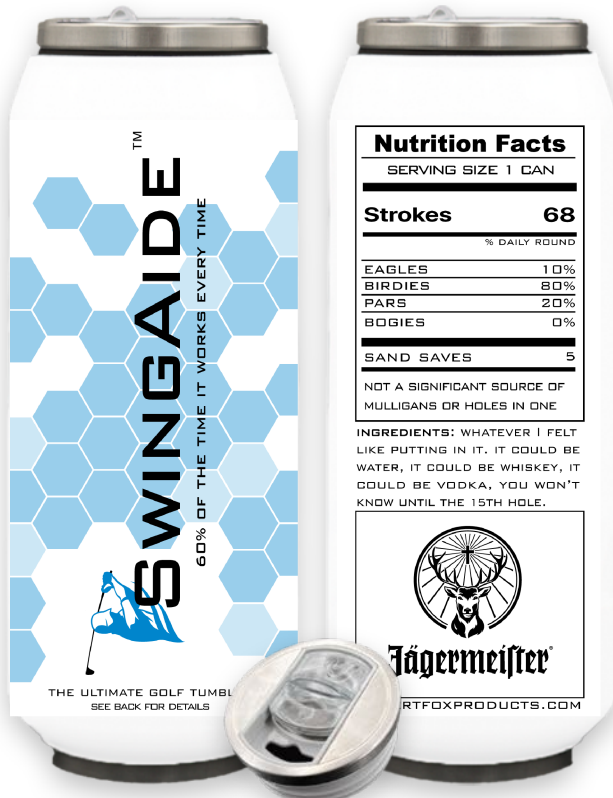

Front

Back

SwingAide Tumbler Details

Dimensions: 2.75" x 7.75" (D x H)

Artwork Area: 8.6" x 6.0" (W x H)