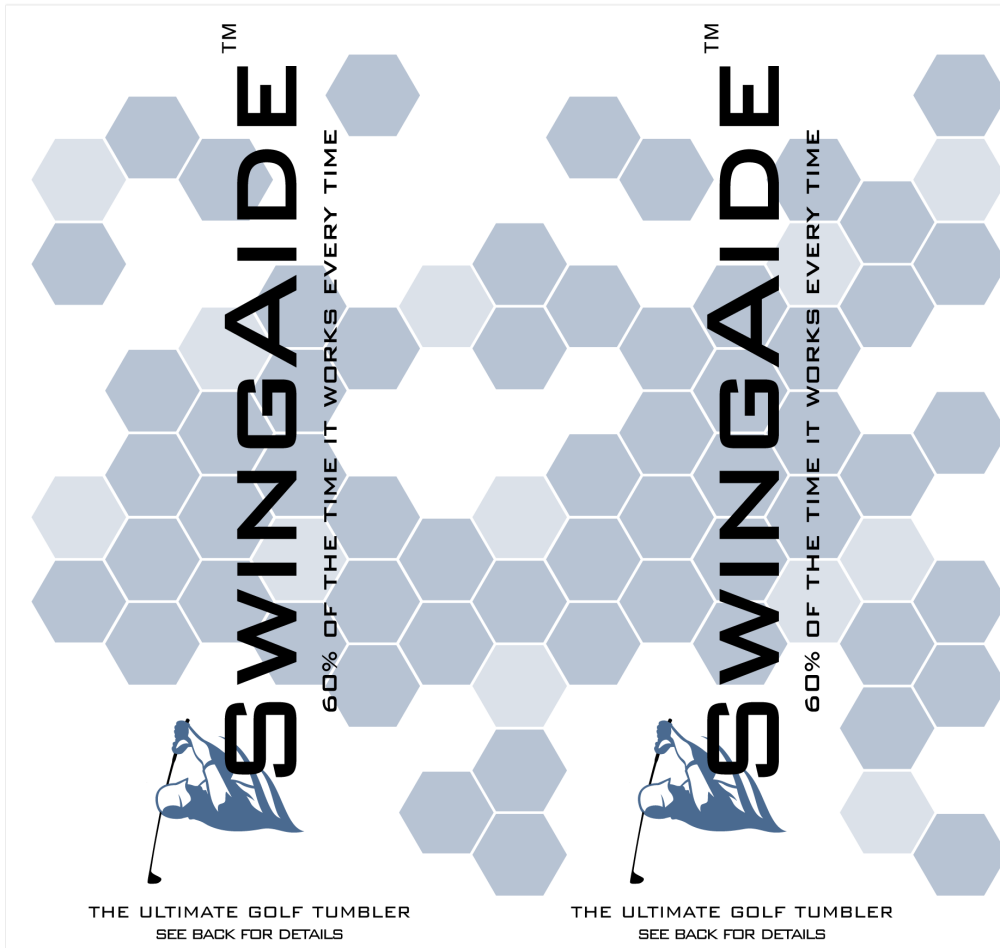

## SwingAide Artwork

Nutrition Facts	
SERVING SIZE 1 CAN	
<b>Strokes</b>	<b>68</b>
% DAILY ROUND	
EAGLES	10%
BIRDIES	80%
PARS	20%
BOGIES	0%
<b>SAND SAVES</b>	<b>5</b>
NOT A SIGNIFICANT SOURCE OF MULLIGANS OR HOLES IN ONE	