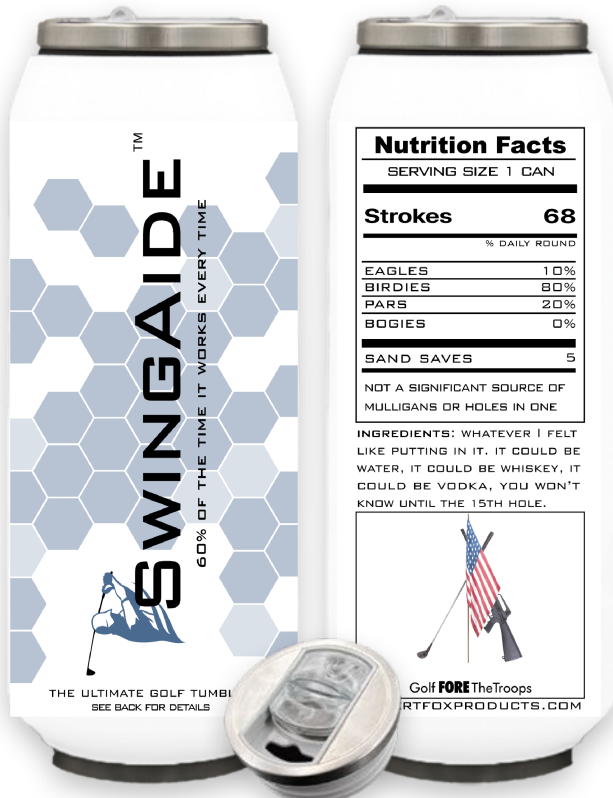

Front

Back

SwingAide Tumbler Details

Dimensions: 2.75" x 7.75" (D x H)

Artwork Area: 8.6" x 6.0" (W x H)