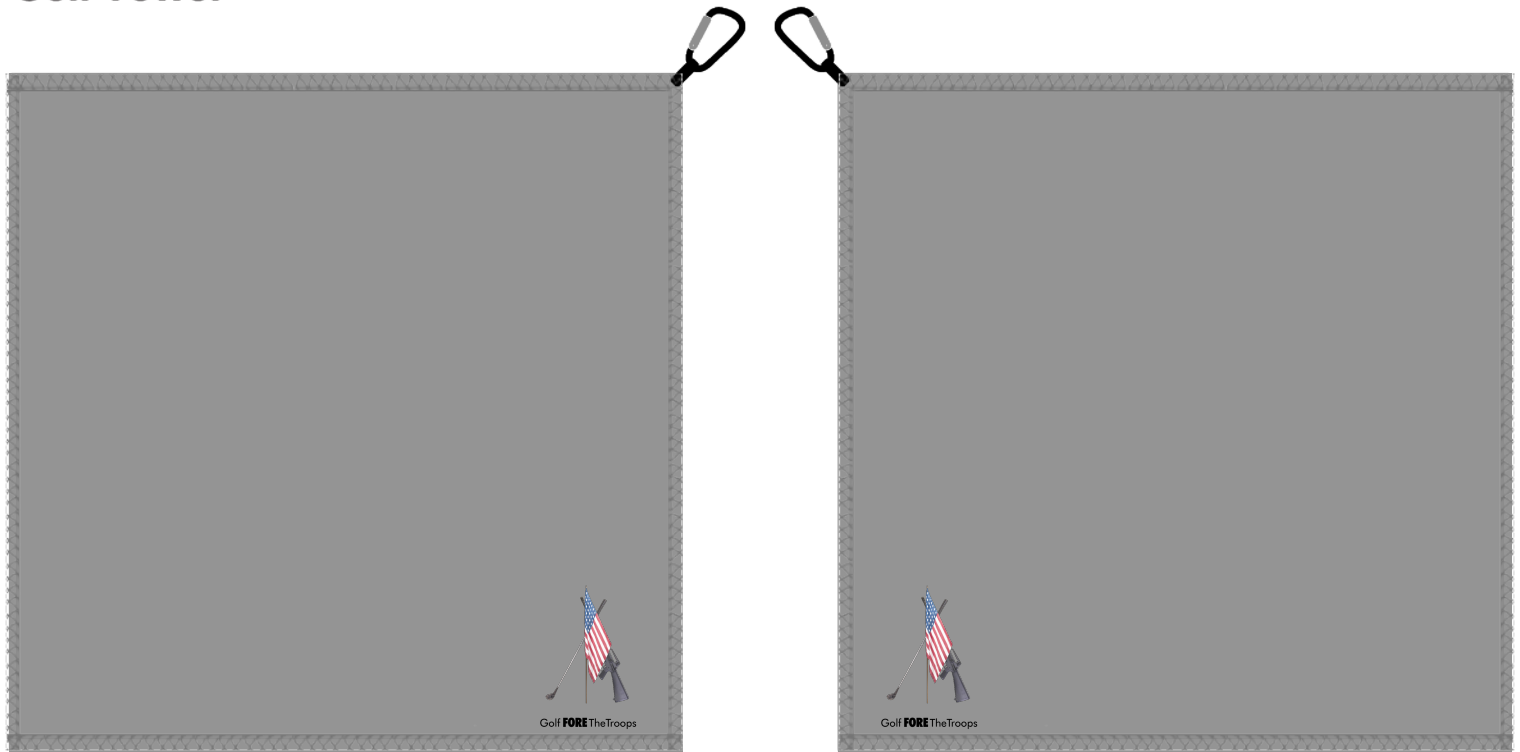

Golf Towel

Golf Towel

Front

Back

Golf Towel Details

Dimensions: 16" x 16" (W x H)

Logo Area: 2.1" x 2.3" (W x H)

Towel color can be fully customized

Logo is placed on front and back in the corners to optimize viewing when hung from the golf bag.