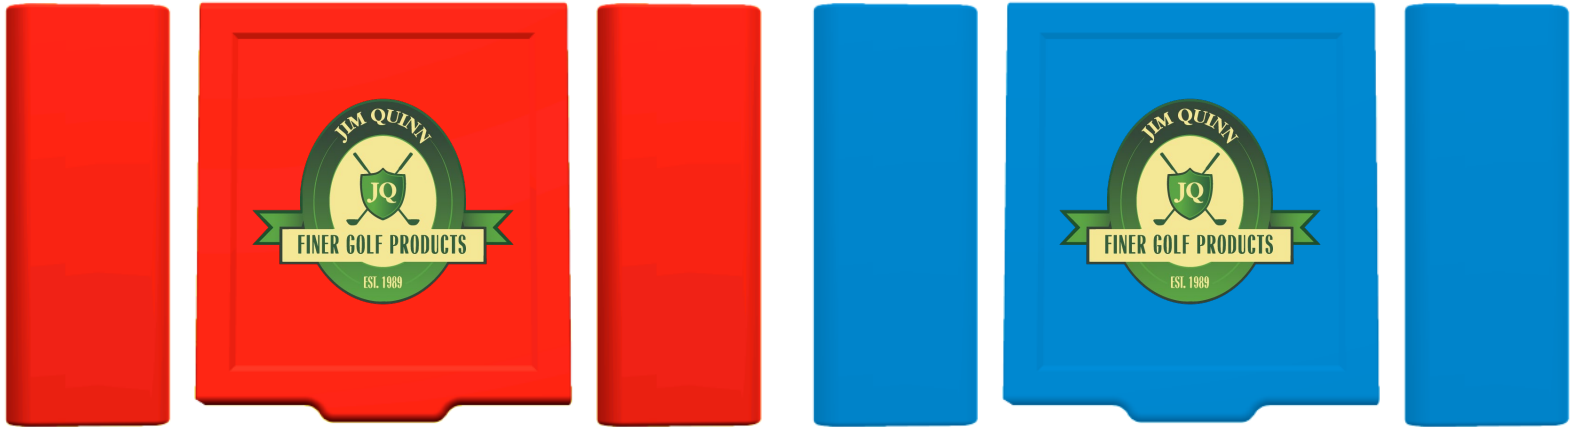

Phone Caddy

Wing

Faceplate

Wing

Faceplate Details

Logo Area: 2.1" x 2.3" (W x H)

Wing Details

Logo Area: 0.8" x 2.75" (W x H)

Both wings are included in the wing logo fee