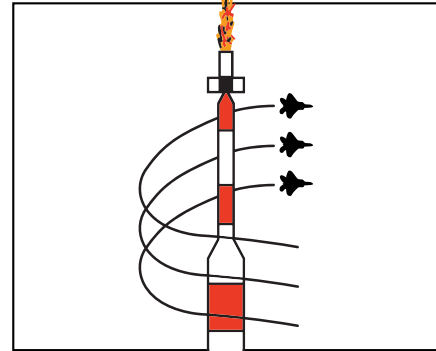

DESERTFOXPRODUCTS.COM