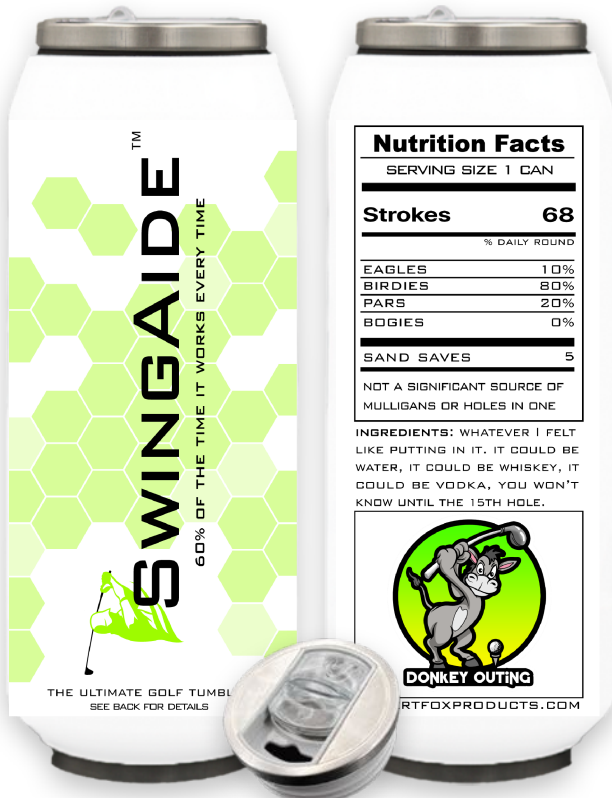

Can Cooler Details

Dimensions: 2.75" x 4.25" (D x H)

Artwork Area: 8.6" x 2.25" (W x H)

Front

Back

SwingAide Tumbler

SwingAide Artwork

Nutrition Facts	
SERVING SIZE 1 CAN	
Strokes	68
% DAILY ROUND	
EAGLES	10%
BIRDIES	80%
PARS	20%
BOGIES	0%
SAND SAVES	5
NOT A SIGNIFICANT SOURCE OF MULLIGANS OR HOLES IN ONE	

INGREDIENTS: WHATEVER I FELT LIKE PUTTING IN IT. IT COULD BE WATER, IT COULD BE WHISKEY, IT COULD BE VODKA, YOU WON'T KNOW UNTIL THE 15TH HOLE.

DESERTFOXPRODUCTS.COM

Front

Back

SwingAide Tumbler Details

Dimensions: 2.75" x 7.75" (D x H)