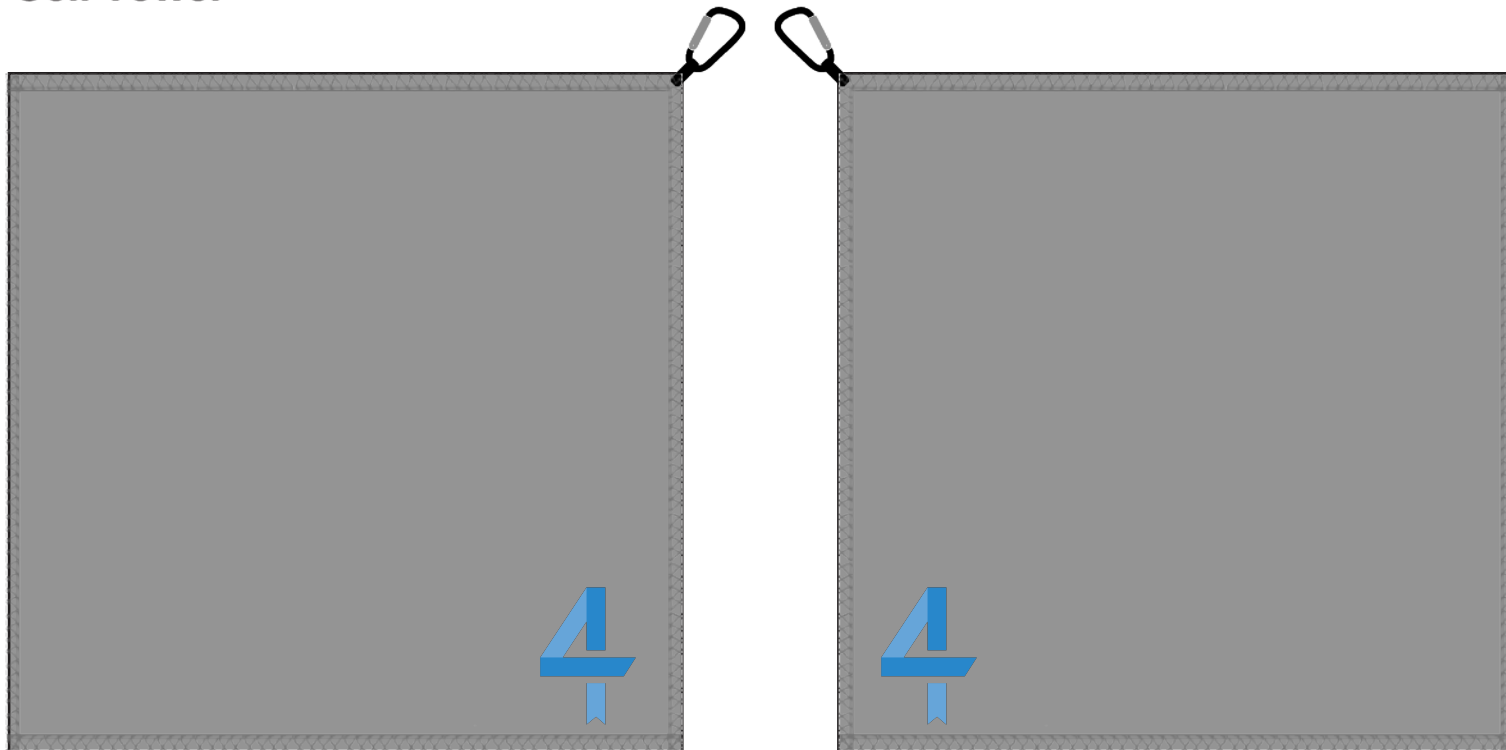

Front

Back

Golf Towel Details

Dimensions: 16" x 16" (W x H)

Logo Area: 2.1" x 2.3" (W x H)

Towel color can be fully customized

Logo is placed on front and back in the corners to optimize viewing when hung from the golf bag.