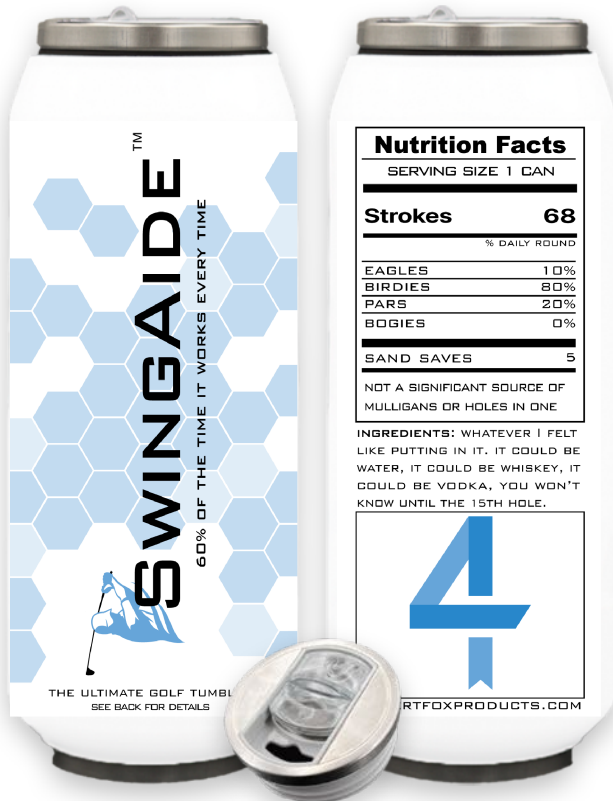

THE ULTIMATE GOLF TUMBLER
SEE BACK FOR DETAILS

Nutrition Facts

SERVING SIZE 1 CAN

Strokes **68**

% DAILY ROUND

EAGLES 10%

BIRDIES 80%

PARS 20%

BOGIES 0%

SAND SAVES **5**

NOT A SIGNIFICANT SOURCE OF
MULLIGANS OR HOLES IN ONE

INGREDIENTS: WHATEVER I FELT
LIKE PUTTING IN IT. IT COULD BE
WATER, IT COULD BE WHISKEY, IT
COULD BE VODKA, YOU WON'T
KNOW UNTIL THE 15TH HOLE.

4

DESERTFOXPRODUCTS.COM

Front

Back

SwingAide Tumbler Details

Dimensions: 2.75" x 7.75" (D x H)

Artwork Area: 8.6" x 6.0" (W x H)

Any Color