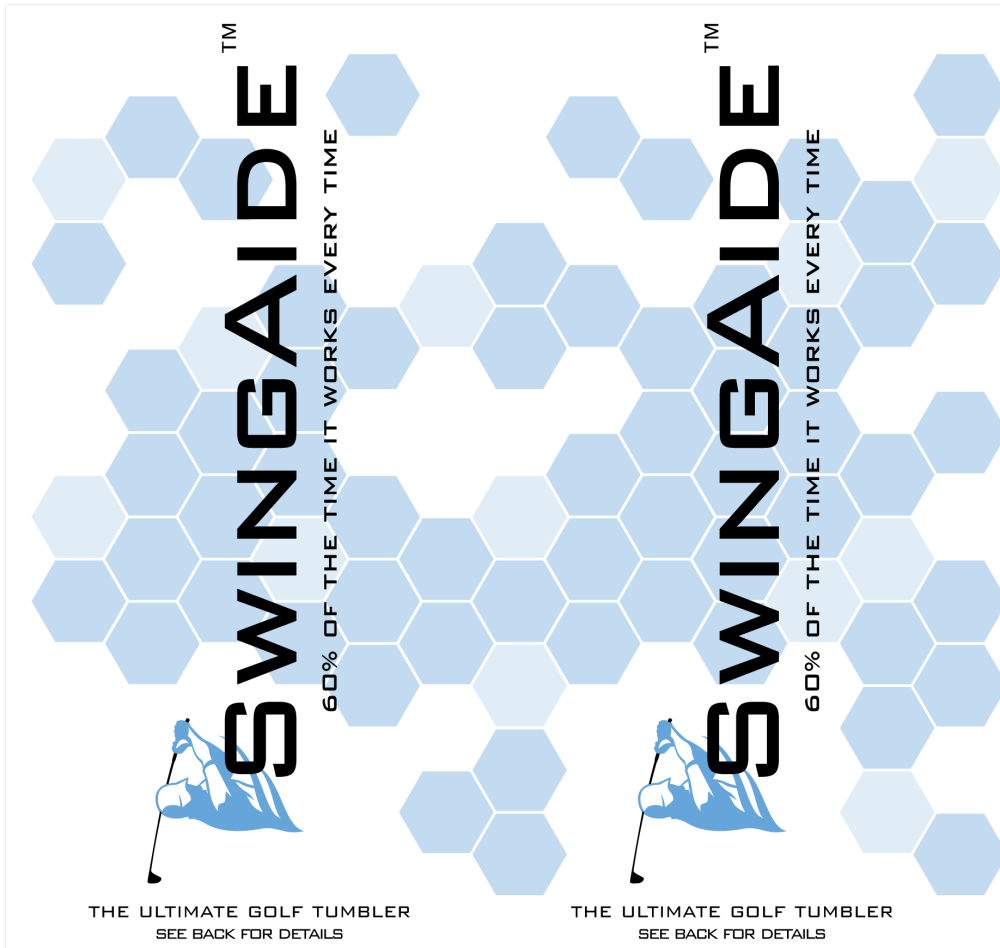

Can Cooler Details

Dimensions: 2.75" x 4.25" (D x H)

Artwork Area: 8.6" x 2.25" (W x H)

Front

Back

SwingAide Tumbler

SwingAide Artwork

THE ULTIMATE GOLF TUMBLER
SEE BACK FOR DETAILS