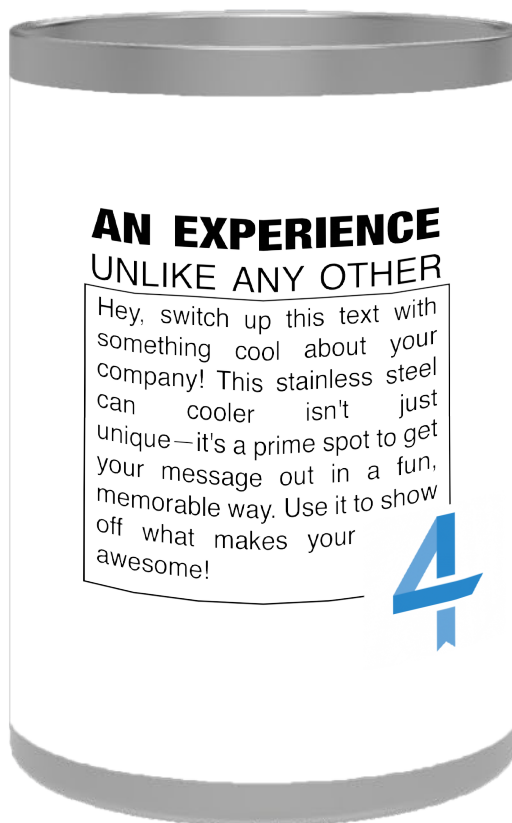

Can Cooler Classic

Can Cooler Artwork

AN EXPERIENCE UNLIKE ANY OTHER

Hey, switch up this text with something cool about your company! This stainless steel can cooler isn't just unique—it's a prime spot to get your message out in a fun, memorable way. Use it to show off what makes your awesome!

Can Cooler Details

Dimensions: 2.75" x 4.25" (D x H)

Artwork Area: 8.6" x 2.25" (W x H)

Back